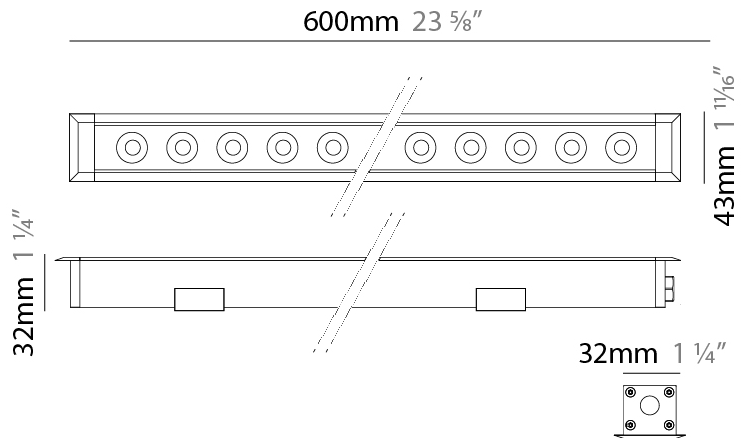

PROJECT	_____
TYPE	_____
SPECIFIER	_____
QUANTITY	_____
DATE	_____

MINI CORNICHE RECESSED

E91638- _____ - _____
base number   Finish   Lens
                         Options   Options

1. To build a product code in our configurator select the specify button on the base model # product page
2. To build a manual product code on this datasheet choose from the options listed below in blue font and add the suffix to the base model #

GENERAL

Series: Mini Corniche
Brand: Platek
Division: Exterior
Mounting Type: Recessed
Mounting Location: In-Ground
Subcategory: Walk Over

PHYSICAL

Shape: Rectangle
Length (mm): 620
Length (in): 24 7/16
Width (mm): 43
Width (in): 1 11/16
Depth (mm): 32
Depth (in): 1 1/4
Light Distribution: Uplight
Diffuser: Tempered Glass - 5mm / 3/16" thick
Gasket: Gore-Tex valve to prevent condensation
Fixture Finish: [BLK](#) / [WHI](#) / [GRY](#) / [COR](#) / [ANT](#) / [BRZ](#)
Fixture Material: Extruded Aluminum

ELECTRICAL

Lamp Type: LED
Total Output Wattage (W): 23
Dimming: Bluetooth technology or DMX
Control Gear: DMX
Driver Included: No
Driver Location: Remote
Driver Type: Constant Current - Universal
Driver Class: Class 2
Input Voltage (V): 120 - 277
Constant Current (MA): 500

LED

Number of LEDs: 16
Color Temperature (°K): RGBW
CRI: >80 CRI
Lamp Life (hrs): 60000
Special LEDs offerings: RGBW

OPTICAL

Optic°: [28](#) / [47](#) / [ELL](#)

RATINGS AND CERTIFICATIONS

Certified By: Certified for North American Standards
IP rating: IP67
IK Rating: IK07
Bug Rating: B1 U0 G0