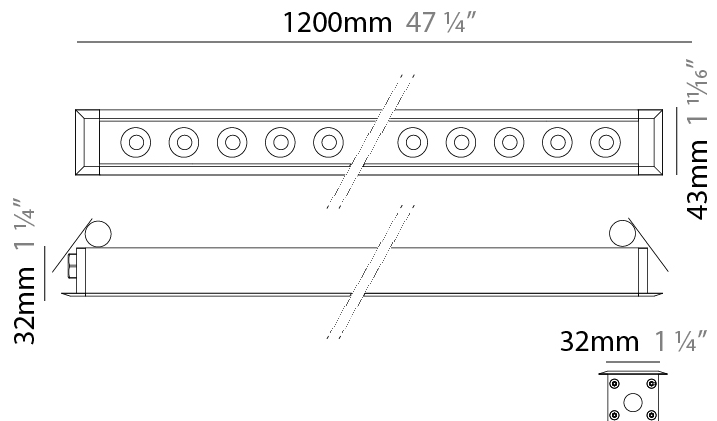

1. To build a product code in our configurator select the specify button on the base model # product page
2. To build a manual product code on this datasheet choose from the options listed below in blue font and add the suffix to the base model #

GENERAL

Series: Mini Corniche
Brand: Platek
Division: Exterior
Mounting Type: Recessed
Mounting Location: Ceiling
Subcategory: Downlight

PHYSICAL

Shape: Rectangle
Length (mm): 1220
Length (in): 48 1/2
Width (mm): 43
Width (in): 1 3/4
Height (mm): 32
Height (in): 1 1/4
Ceiling Thickness (mm): 2 - 13
Ceiling Thickness (in): 1/16 - 1/2
Light Distribution: Downlight
Weight (kg): 2.7
Weight (lbs): 5.9
Diffuser: Clear tempered glass
Gasket: Gore-Tex valve to prevent condensation
Fixture Finish: [BLK](#) / [WHI](#) / [GRY](#) / [COR](#) / [ANT](#) / [BRZ](#)
Fixture Material: Extruded Aluminum
Cut-out Measurements: 36mm / 1 7/16" x 1210mm / 47 5/8"

ELECTRICAL

Lamp Type: LED
Total Output Wattage (W): 46
Dimming: Bluetooth technology or DMX
Control Gear: DMX
Driver Included: No
Driver Location: Remote
Driver Type: Constant Current - Universal
Driver Class: Class 2
Input Voltage (V): 120 - 277
Constant Current (MA): 500

LED

Number of LEDs: 32
Color Temperature (°K): RGBW
CRI: >80 CRI
Lamp Life (hrs): 60000
Special LEDs offerings: RGBW

OPTICAL

Optic°: [26](#) / [40](#) / [ELL](#)

RATINGS AND CERTIFICATIONS

Certified By: Certified for North American Standards
IP rating: IP65
IK Rating: IK07
Bug Rating: B1 U0 G0