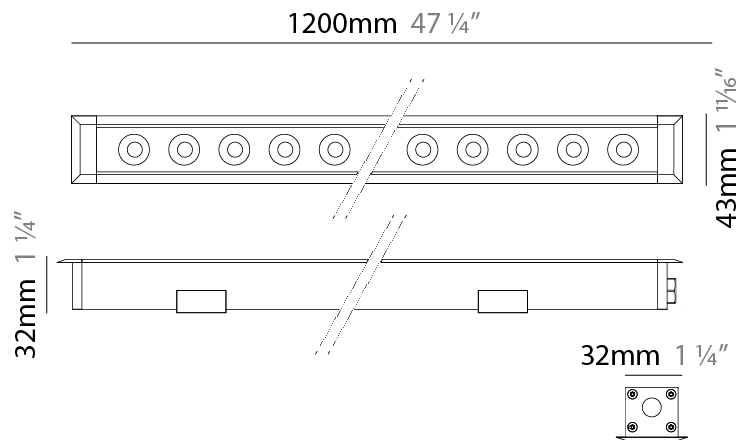

PROJECT	_____
TYPE	_____
SPECIFIER	_____
QUANTITY	_____
DATE	_____

MINI CORNICHE RECESSED

E91639-

base number   Finish Options   Lens Options

1. To build a product code in our configurator select the specify button on the base model # product page
2. To build a manual product code on this datasheet choose from the options listed below in blue font and add the suffix to the base model #

GENERAL

Series: Mini Corniche
Brand: Platek
Division: Exterior
Mounting Type: Recessed
Mounting Location: In-Ground
Subcategory: Walk Over

PHYSICAL

Shape: Rectangle
Length (mm): 1220
Length (in): 48 1/2
Width (mm): 43
Width (in): 1 5/8
Height (mm): 32
Height (in): 1 1/2
Light Distribution: Uplight
Screws: A4 stainless steel
Diffuser: Clear tempered glass
Gasket: Gore-Tex valve to prevent condensation
Fixture Finish: [BLK / WHI / GRY / COR / ANT / BRZ](#)
Fixture Material: Extruded Aluminum

ELECTRICAL

Lamp Type: LED
Total Output Wattage (W): 46
Dimming: Bluetooth technology or DMX
Control Gear: DMX
Driver Included: No
Driver Location: Remote
Driver Type: Constant Current - Universal
Driver Class: Class 2
Input Voltage (V): 120 - 277
Constant Current (MA): 500

LED

Number of LEDs: 32
Color Temperature (°K): RGBW
CRI: >80 CRI
Lamp Life (hrs): 60000
Special LEDs offerings: RGBW

OPTICAL

Optic°: [26 / 47 / ELL](#)

RATINGS AND CERTIFICATIONS

Certified By: Certified for North American Standards
IP rating: IP67
IK Rating: IK07
Bug Rating: B1 U0 G0