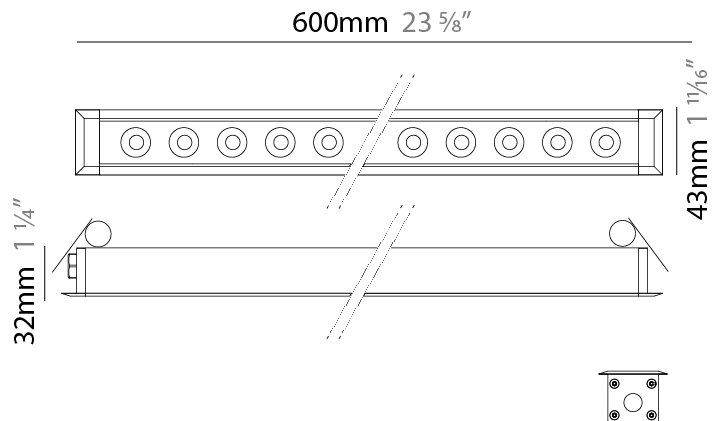

base number   Finish   Lens
Options   Options

1. To build a product code in our configurator select the specify button on the base model # product page
2. To build a manual product code on this datasheet choose from the options listed below in blue font and add the suffix to the base model #

GENERAL

Series: Mini Corniche
Brand: Platek
Division: Exterior
Mounting Type: Recessed
Mounting Location: Ceiling
Subcategory: Downlight

PHYSICAL

Shape: Rectangle
Length (mm): 620
Length (in): 24 ³/₈
Width (mm): 43
Width (in): 1 ⁵/₈
Height (mm): 32
Height (in): 1 ¹/₄
Ceiling Thickness (mm): 2 - 13
Ceiling Thickness (in): 1/16 - 1/2
Light Distribution: Downlight
Weight (kg): 1.3
Weight (lbs): 2.8
Diffuser: Clear tempered glass
Gasket: Gore-Tex valve to prevent condensation
Fixture Finish: [BLK](#) / [WHI](#) / [GRY](#) / [COR](#) / [ANT](#) / [BRZ](#)
Fixture Material: Extruded Aluminum
Cut-out Measurements: 36mm / 1 7/16" x 610mm / 24"

ELECTRICAL

Lamp Type: LED
Total Output Wattage (W): 23
Dimming: Bluetooth technology or DMX
Control Gear: DMX
Driver Included: No
Driver Location: Remote
Driver Type: Constant Current - Universal
Driver Class: Class 2
Input Voltage (V): 120 - 277
Constant Current (MA): 500

LED

Color Temperature (°K): RGBW
CRI: >80 CRI
Lamp Life (hrs): 60000
Special LEDs offerings: RGBW

OPTICAL

Optic°: [26](#) / [40](#) / [ELL](#)

RATINGS AND CERTIFICATIONS

Certified By: Certified for North American Standards
IP rating: IP65
IK Rating: IK07
Bug Rating: B1 U0 G0